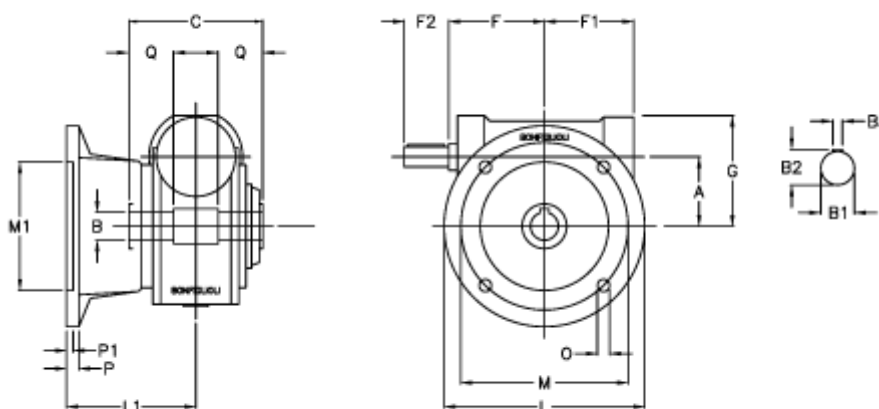

Data Sheet

Article number: 3901150056400

Description: Worm gear with solid input shaft
VF 150F-56-HS

Measures

a	= 150.0	F1 = 179	P = 22
B	= 50	F2 = 65	P1 = 20
B1	= 35	g = 218	Q = 55.0
B2	= 38.0	L = 350	
B3	= 10	L1 = 220.0	
C	= 175	m = 290	
Description	= VF 150F-xx-HS	M1 = 200	
F	= 185.0	O = 18.0	